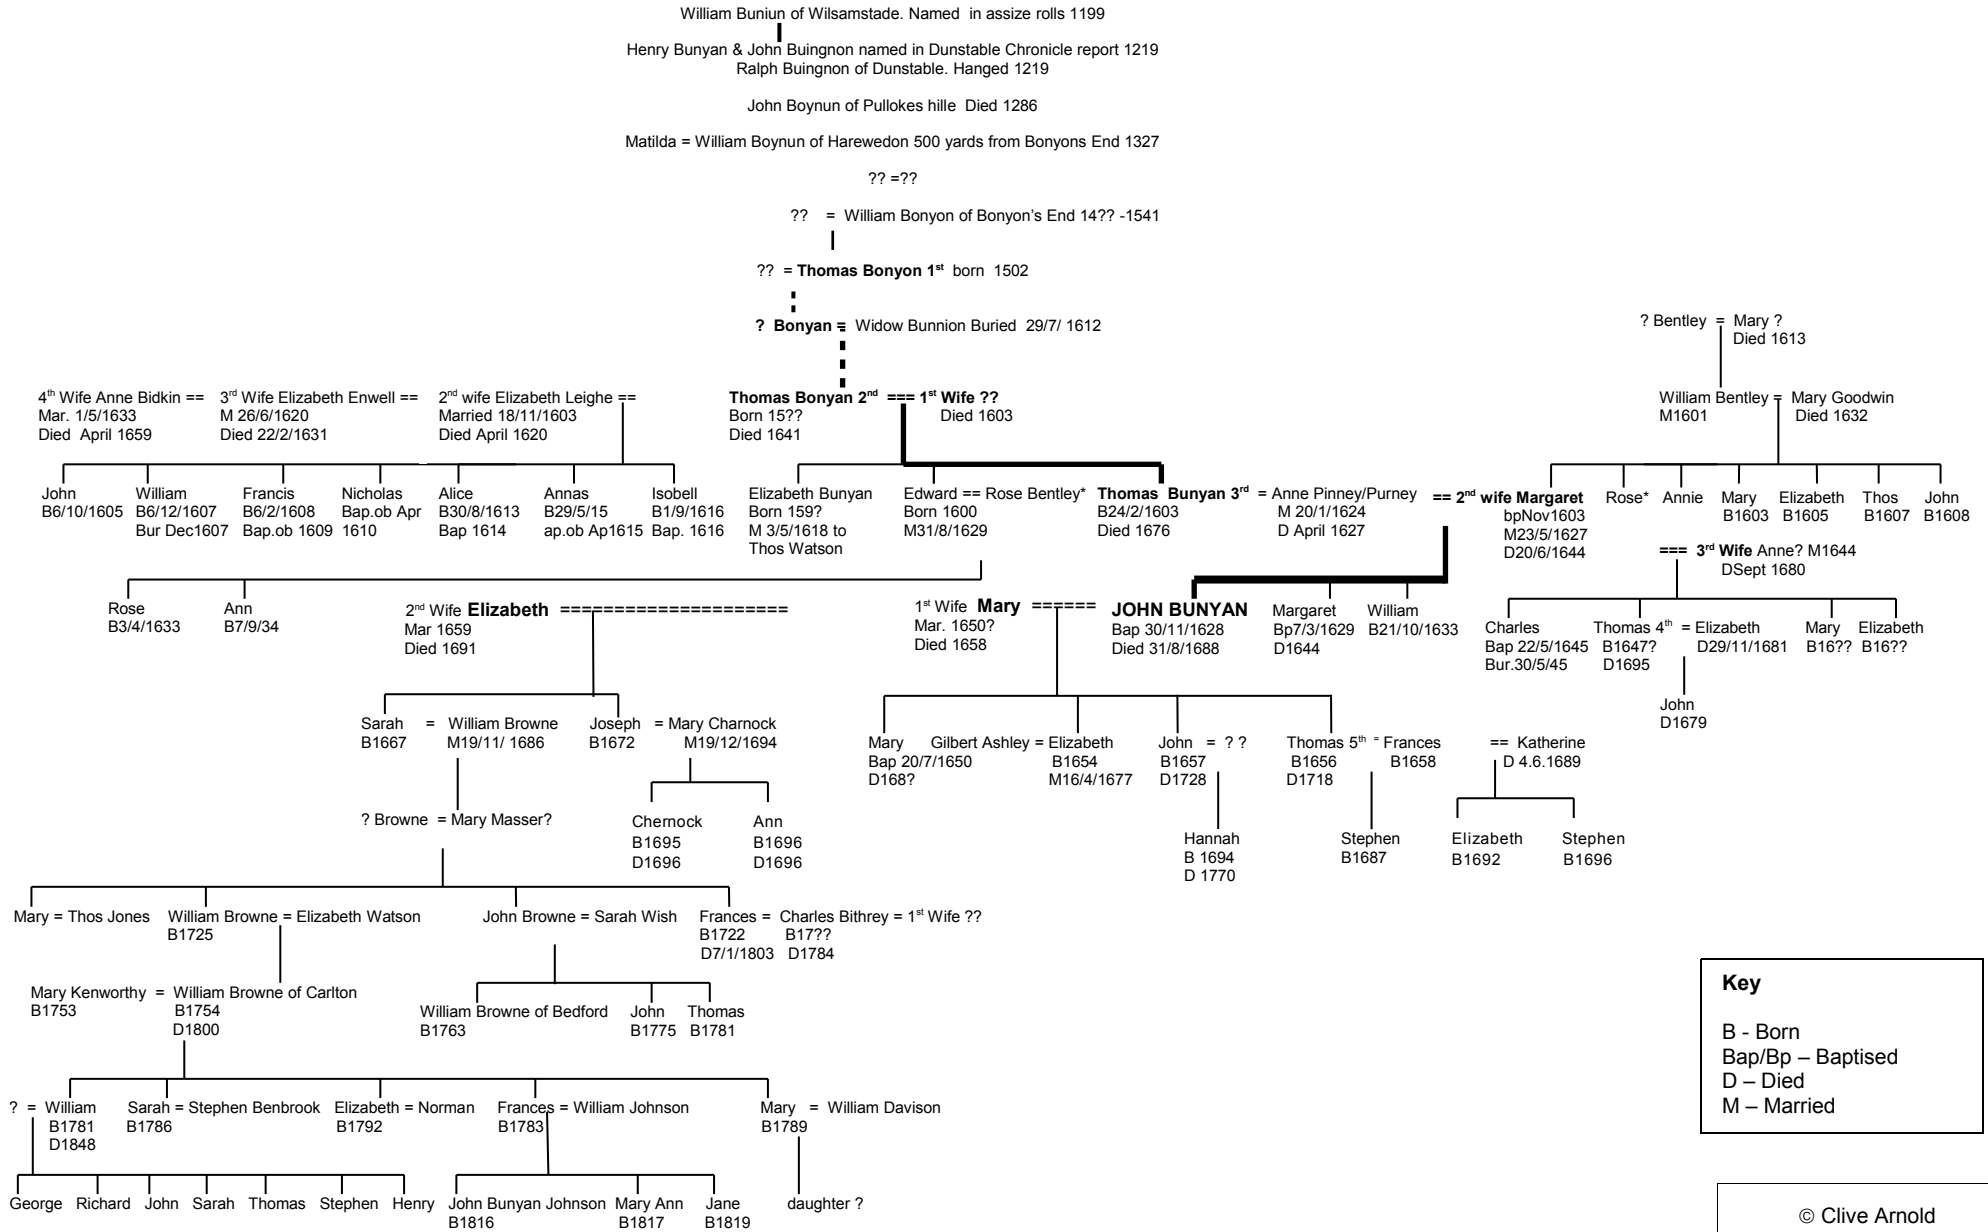

# The Bunyan Family Tree 1199 – 1800s

**Key**

B - Born  
Bap/Bp – Baptised  
D – Died  
M – Married

© Clive Arnold  
Pilgrim House Elstow  
This version; August 2008